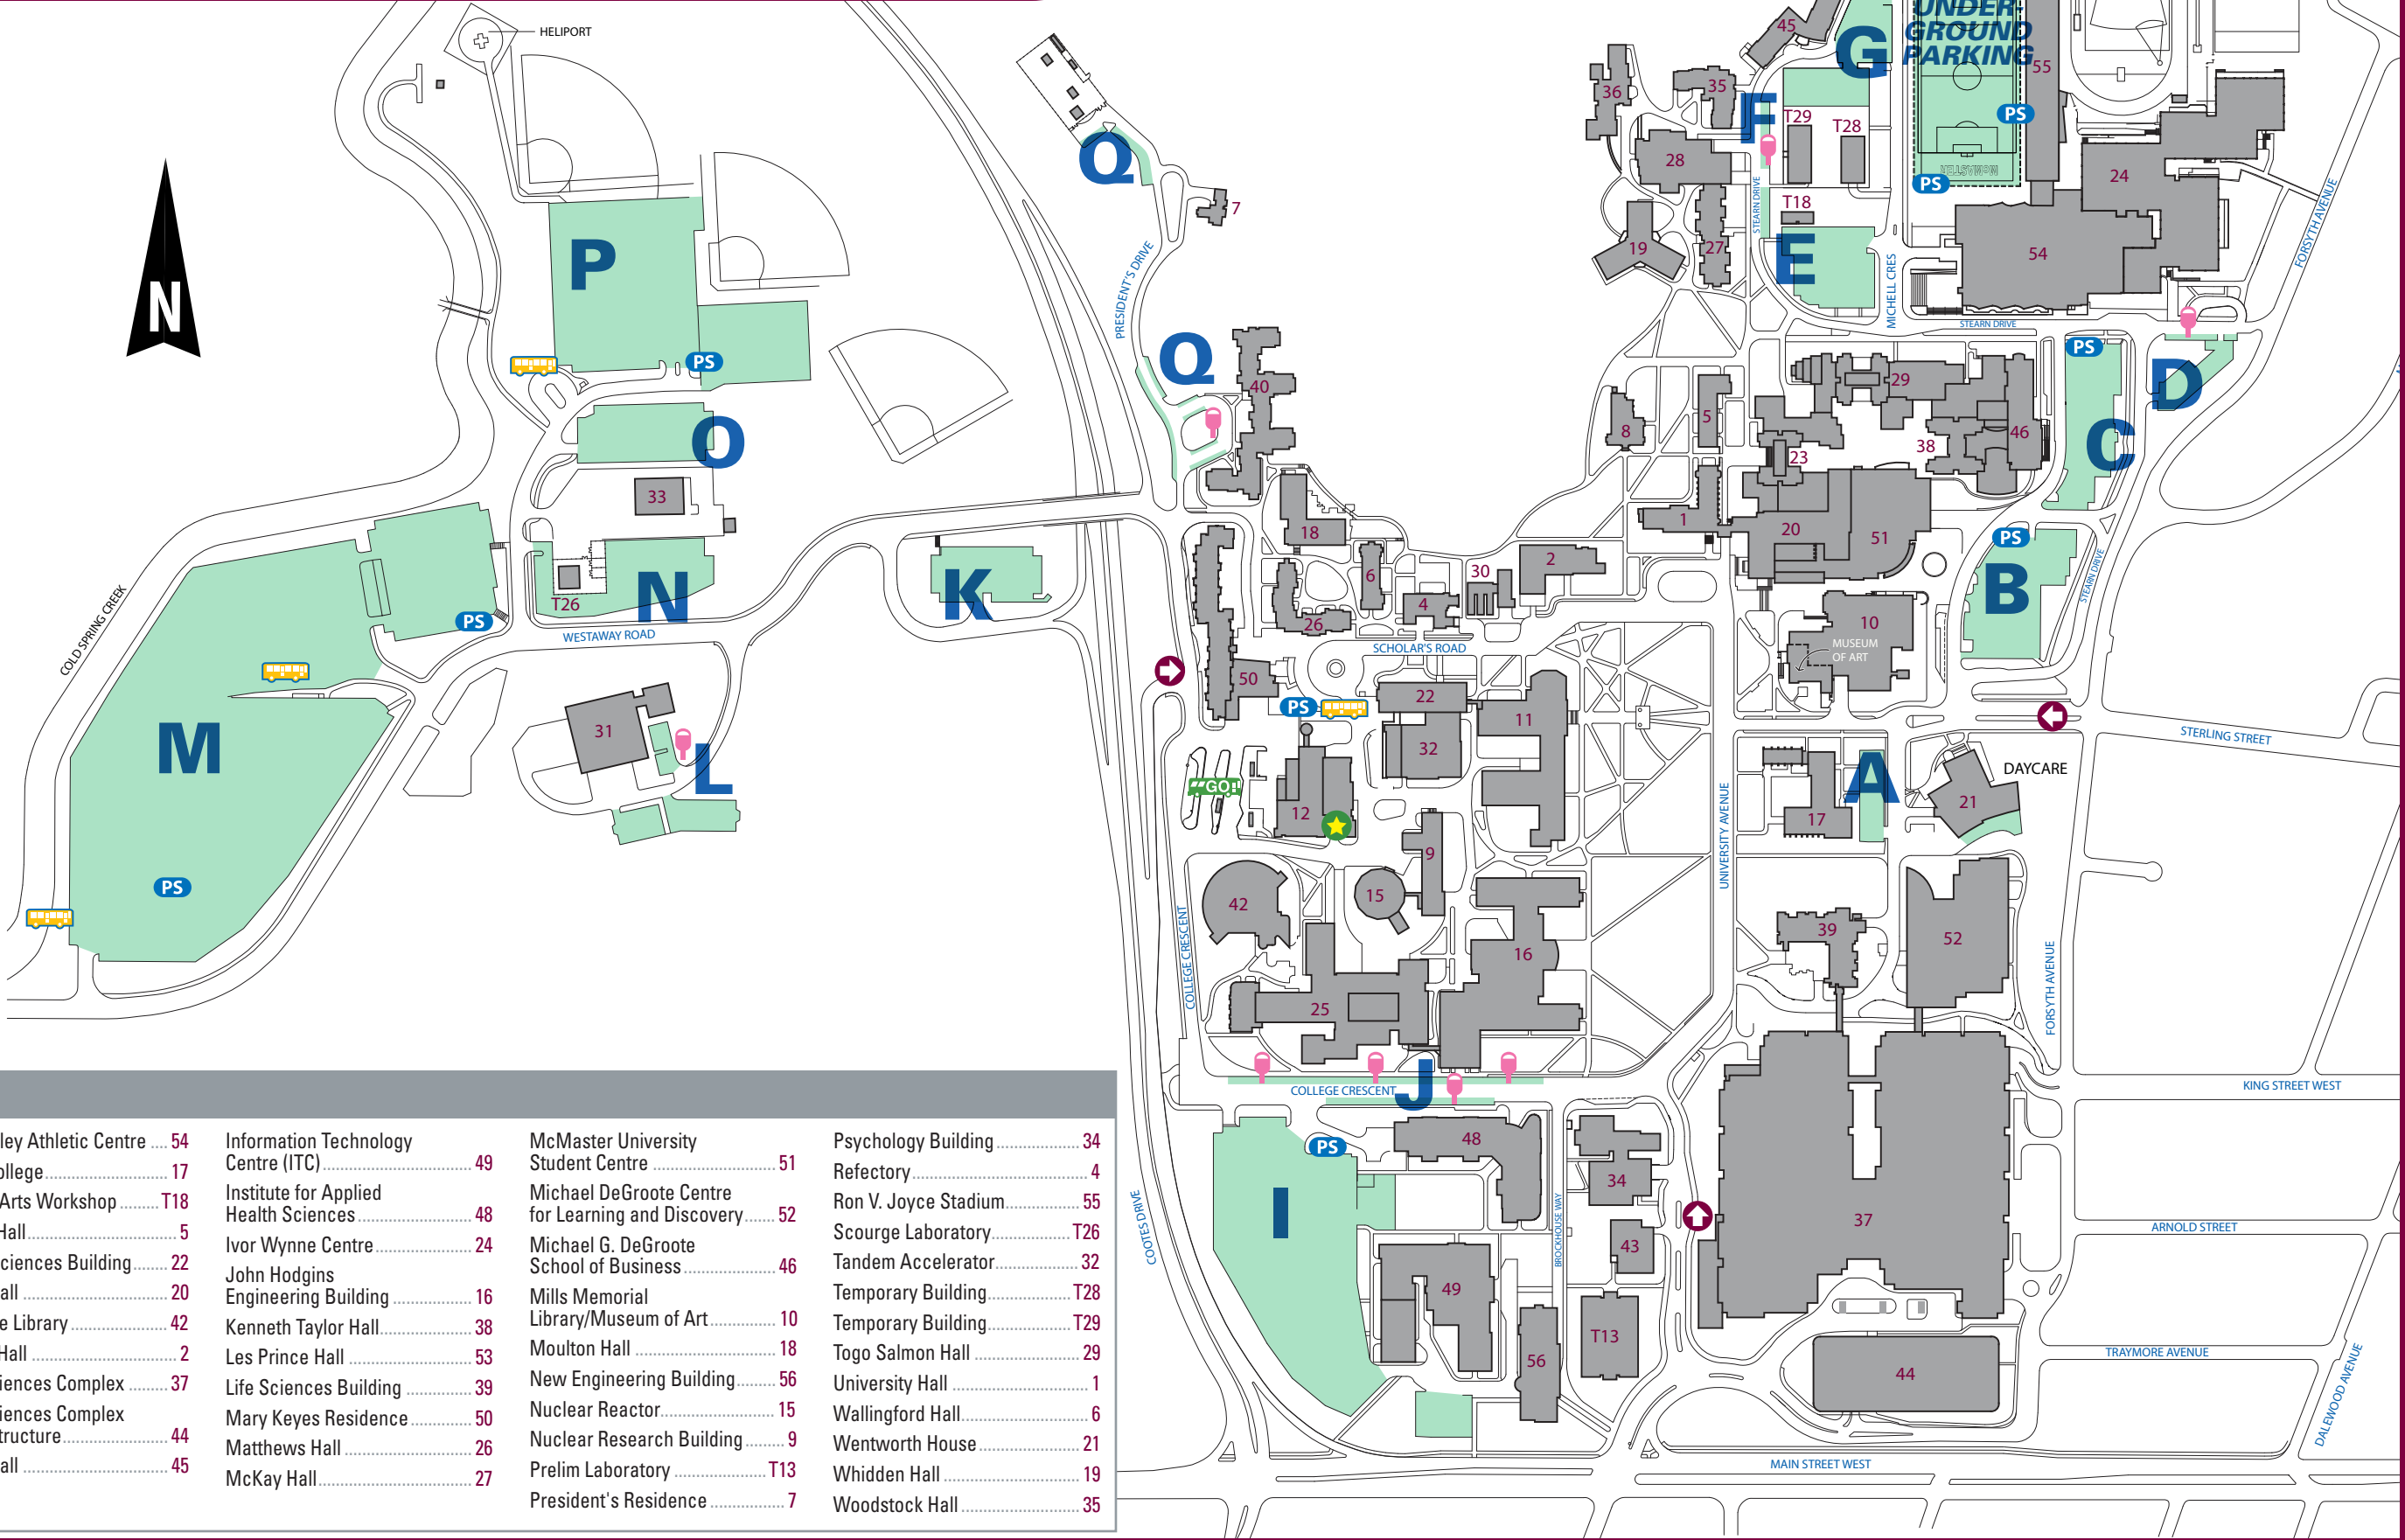

# Campus Map

**LEGEND**

- McMaster University Entrance
- Security and Parking Services
- A-Q** Parking Lot Location
- PS** Pay Stations
- Short Term Parking - Pay and Display
- Campus Shuttle Bus Service
- Go Bus Stop

**Campus Buildings Index**

A.N. Bourns Science Building .. 25	David Braley Athletic Centre .... 54	Information Technology Centre (ITC) ..... 49	McMaster University Student Centre ..... 51	Psychology Building ..... 34
Alumni Memorial Building ..... 8	Divinity College ..... 17	Institute for Applied Health Sciences ..... 48	Michael DeGroote Centre for Learning and Discovery ..... 52	Refractory ..... 4
Applied Dynamics Laboratory .. 33	Dramatic Arts Workshop ..... T18	Ivor Wynne Centre ..... 24	Michael G. DeGroote School of Business ..... 46	Ron V. Joyce Stadium ..... 55
Bates Residence ..... 40	Edwards Hall ..... 5	John Hodgins Engineering Building ..... 16	Mills Memorial Library/Museum of Art ..... 10	Scourge Laboratory ..... T26
Biology Greenhouse ..... 30	General Sciences Building ..... 22	Kenneth Taylor Hall ..... 38	Moulton Hall ..... 18	Temporary Building ..... T28
Brandon Hall ..... 36	Gilmour Hall ..... 20	Les Prince Hall ..... 53	New Engineering Building ..... 56	Temporary Building ..... T29
Burke Sciences Building ..... 11	H.G. Thode Library ..... 42	Life Sciences Building ..... 39	Nuclear Reactor ..... 15	Togo Salmon Hall ..... 29
Campus Services Building ..... 31	Hamilton Hall ..... 2	Mary Keyes Residence ..... 50	Nuclear Research Building ..... 9	University Hall ..... 1
Chester New Hall ..... 23	Health Sciences Complex ..... 37	Matthews Hall ..... 26	Prelim Laboratory ..... T13	Wallingford Hall ..... 6
Clarke Centre ..... 12	Health Sciences Complex Parking Structure ..... 44	McKay Hall ..... 27	President's Residence ..... 7	Wentworth House ..... 21
Commons Building ..... 28	Hedden Hall ..... 45			Whidden Hall ..... 19
Communications Research Laboratory ..... 43				Woodstock Hall ..... 35